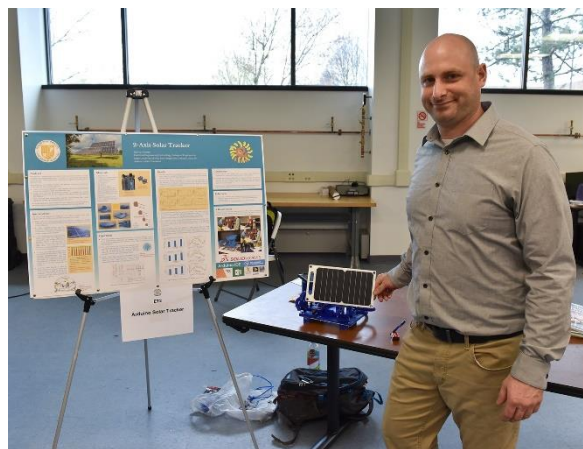

## STUDENT PROJECT SHOWCASE

**Friday, April 29<sup>th</sup>, 2022  
12:30 – 4:00 pm**

Center for Global Advanced Manufacturing,  
Donovan Hall, Lower Level, Rear Entrance

## Showcase Organizing Committee

Members of the Committee of Research, Scholarship and Creative Works have been meeting since January to plan this event. Their creativity, hard work, and dedication is exceptional and essential to the success of the showcase.